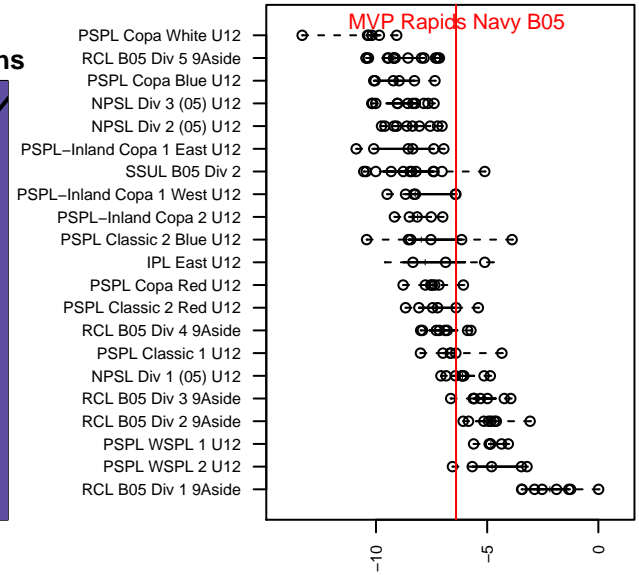

**attack and defense rating
relative to others at age
and all opponents in last 13 months**