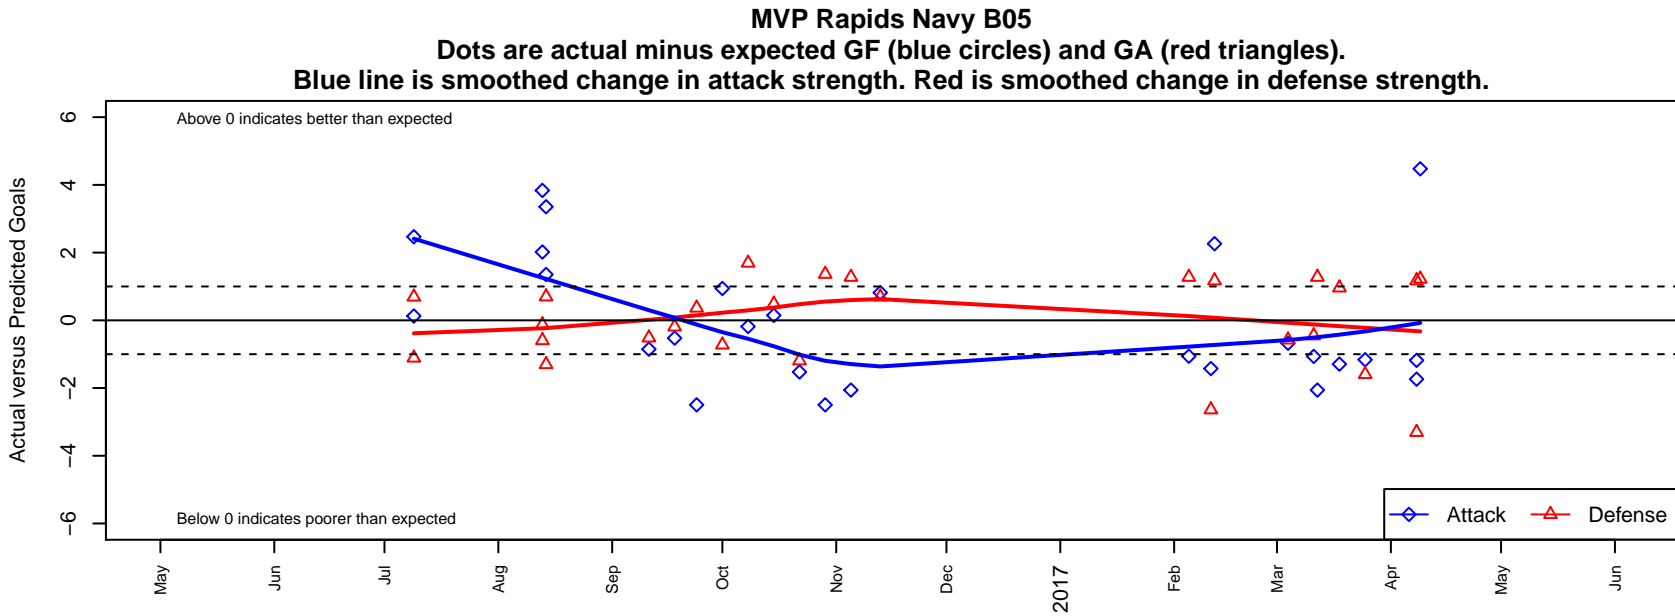

**attack and defense variance (black dot)
relative to other teams
and top 10 in region**

**attack and defense rating
relative to others at age
and all opponents in last 13 months**

MVP Rapids Navy B05

Maple Valley SA
Maple Valley, WA
B05 total strength=650
attack=0.77 defense=0.46
fall league = PSPL Classic 2 Red U12
spr league = Spr PSPL Classic 1 U12

alt names used:
MAPLE VALLEY PREMIERMV RAPIDS 05 NA'
MAPLE VALLEY PREMIERMV RAPIDS 05 NA'
MVP Rapids 05 Navy
MVP Rapids 05 Navy
MVP RAPIDS 05 NAVY (WA)

Venues played:
2016 Gunners Invitational 2005 Silver
2016 Central WA Super Cup U12 Gold 9v9
2016 PSPL Classic 2 Red U12
2016 Spr PSPL Classic 1 U12
2016 WA Cup U12 Silver U12